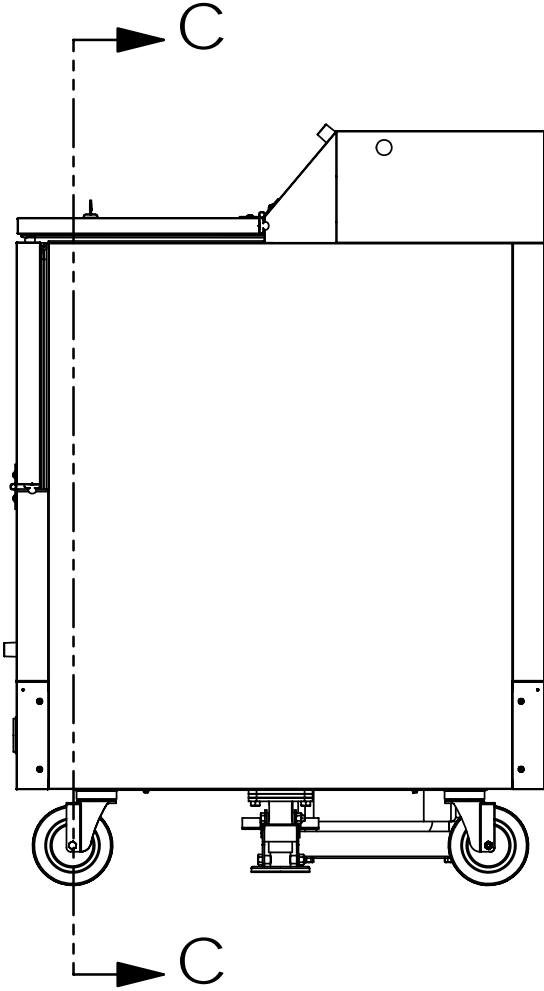

MILK COOLER CROSS SECTION

(MC3-S)

SECTION A-A

ELECTRIC CONDENSATE VAPORIZER STANDARD ON ALL MODELS.

16GA CHANNEL RUNS FULL LENGTH LEFT TO RIGHT TO SUPPORT INTERIOR.

DETAIL B
SCALE 1 : 6

MILK COOLER CROSS SECTION

(MC3-S)

SECTION C-C

SIDES OF CABINET ARE FULLY INSULATED TOP TO BOTTOM FOR ADDED STRENGTH AND RIGIDITY.

HEAVY DUTY 14GA CASTER SUPPORT CHANNELS.

MC3-S SHOWN WITH OPTIONAL FLOOR JACK

CAN BE MOUNTED ON LEFT
OR RIGHT HAND SIDE

MOUNTING HOLES
FOR FLOOR JACK
ARE PROVIDED IN
CABINET BOTTOM