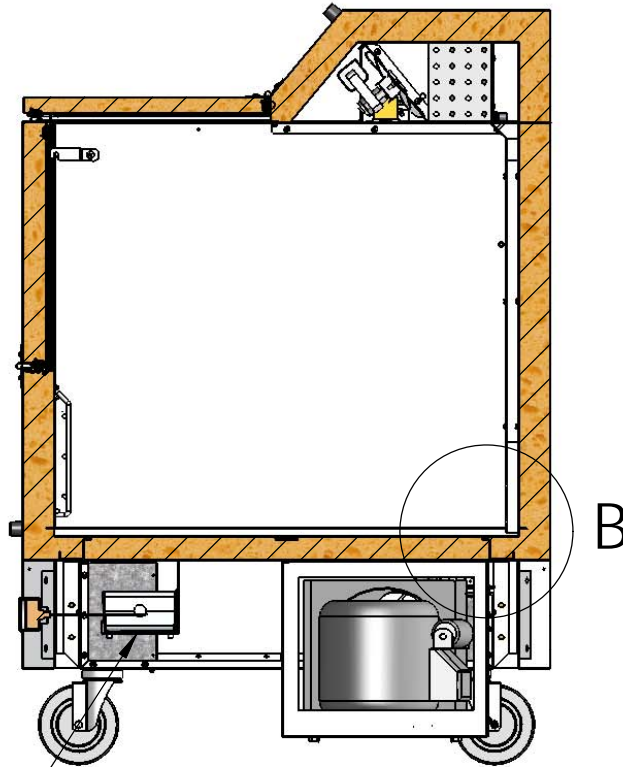

MILK COOLER CROSS SECTION

(MC3-S)

SECTION A-A

ELECTRIC CONDENSATE VAPORIZER STANDARD ON ALL MODELS.

16GA CHANNEL RUNS FULL LENGTH LEFT TO RIGHT TO SUPPORT INTERIOR.

DETAIL B
SCALE 1 : 6

MILK COOLER CROSS SECTION

(MC3-S)

SECTION C-C

SIDES OF CABINET ARE FULLY INSULATED TOP TO BOTTOM FOR ADDED STRENGTH AND RIGIDITY.

HEAVY DUTY 14GA CASTER SUPPORT CHANNELS.

MC3-S SHOWN WITH OPTIONAL FLOOR JACK

CAN BE MOUNTED ON LEFT
OR RIGHT HAND SIDE

MOUNTING HOLES
FOR FLOOR JACK
ARE PROVIDED IN
CABINET BOTTOM