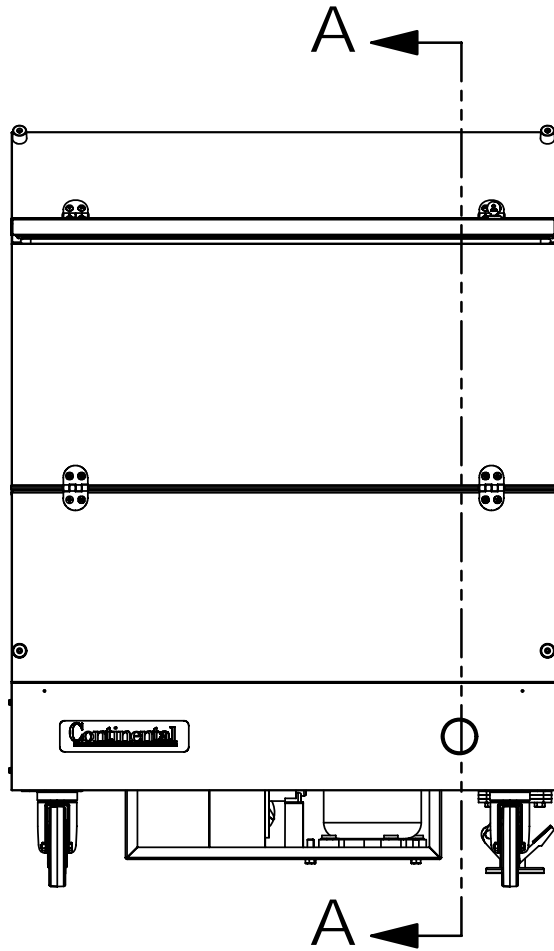

MILK COOLER CROSS SECTION

(MC3-S)

SECTION A-A

ELECTRIC CONDENSATE VAPORIZER STANDARD ON ALL MODELS.

16GA CHANNEL RUNS FULL LENGTH LEFT TO RIGHT TO SUPPORT INTERIOR.

DETAIL B
SCALE 1 : 6

MILK COOLER CROSS SECTION

(MC3-S)

SECTION C-C

SIDES OF CABINET ARE FULLY INSULATED TOP TO BOTTOM FOR ADDED STRENGTH AND RIGIDITY.

HEAVY DUTY 14GA CASTER SUPPORT CHANNELS.

MC3-S SHOWN WITH OPTIONAL FLOOR JACK

CAN BE MOUNTED ON LEFT
OR RIGHT HAND SIDE

MOUNTING HOLES
FOR FLOOR JACK
ARE PROVIDED IN
CABINET BOTTOM