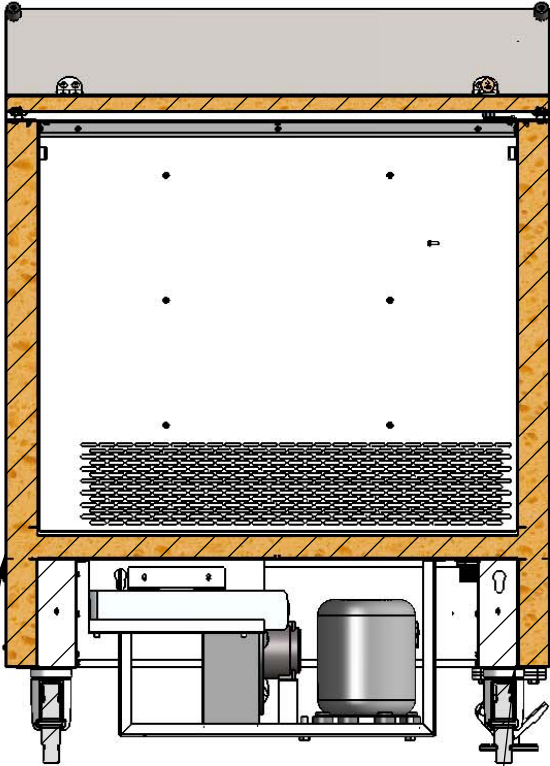

MILK COOLER CROSS SECTION

(MC3-S)

SECTION A-A

ELECTRIC CONDENSATE VAPORIZER STANDARD ON ALL MODELS.

16GA CHANNEL RUNS FULL LENGTH LEFT TO RIGHT TO SUPPORT INTERIOR.

DETAIL B
SCALE 1 : 6

MILK COOLER CROSS SECTION

(MC3-S)

SECTION C-C

SIDES OF CABINET ARE FULLY INSULATED TOP TO BOTTOM FOR ADDED STRENGTH AND RIGIDITY.

HEAVY DUTY 14GA CASTER SUPPORT CHANNELS.

MC3-S SHOWN WITH OPTIONAL FLOOR JACK

CAN BE MOUNTED ON LEFT
OR RIGHT HAND SIDE

MOUNTING HOLES
FOR FLOOR JACK
ARE PROVIDED IN
CABINET BOTTOM