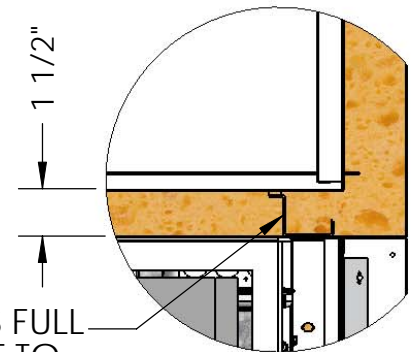

MILK COOLER CROSS SECTION

(MC3-S)

SECTION A-A

ELECTRIC CONDENSATE VAPORIZER STANDARD ON ALL MODELS.

16GA CHANNEL RUNS FULL LENGTH LEFT TO RIGHT TO SUPPORT INTERIOR.

DETAIL B
SCALE 1 : 6

MILK COOLER CROSS SECTION

(MC3-S)

SECTION C-C

SIDES OF CABINET ARE FULLY INSULATED TOP TO BOTTOM FOR ADDED STRENGTH AND RIGIDITY.

HEAVY DUTY 14GA CASTER SUPPORT CHANNELS.

MC3-S SHOWN WITH OPTIONAL FLOOR JACK

CAN BE MOUNTED ON LEFT
OR RIGHT HAND SIDE