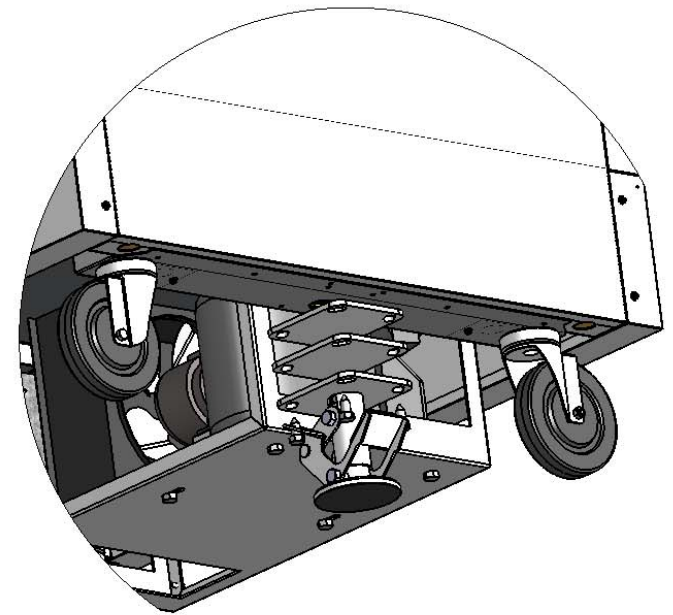

MILK COOLER CROSS SECTION

(MC3-S)

SECTION A-A

ELECTRIC CONDENSATE VAPORIZER STANDARD ON ALL MODELS.

16GA CHANNEL RUNS FULL LENGTH LEFT TO RIGHT TO SUPPORT INTERIOR.

DETAIL B
SCALE 1 : 6

MILK COOLER CROSS SECTION

(MC3-S)

SECTION C-C

SIDES OF CABINET ARE FULLY INSULATED TOP TO BOTTOM FOR ADDED STRENGTH AND RIGIDITY.

HEAVY DUTY 14GA CASTER SUPPORT CHANNELS.

MC3-S SHOWN WITH OPTIONAL FLOOR JACK

CAN BE MOUNTED ON LEFT
OR RIGHT HAND SIDE

MOUNTING HOLES
FOR FLOOR JACK
ARE PROVIDED IN
CABINET BOTTOM