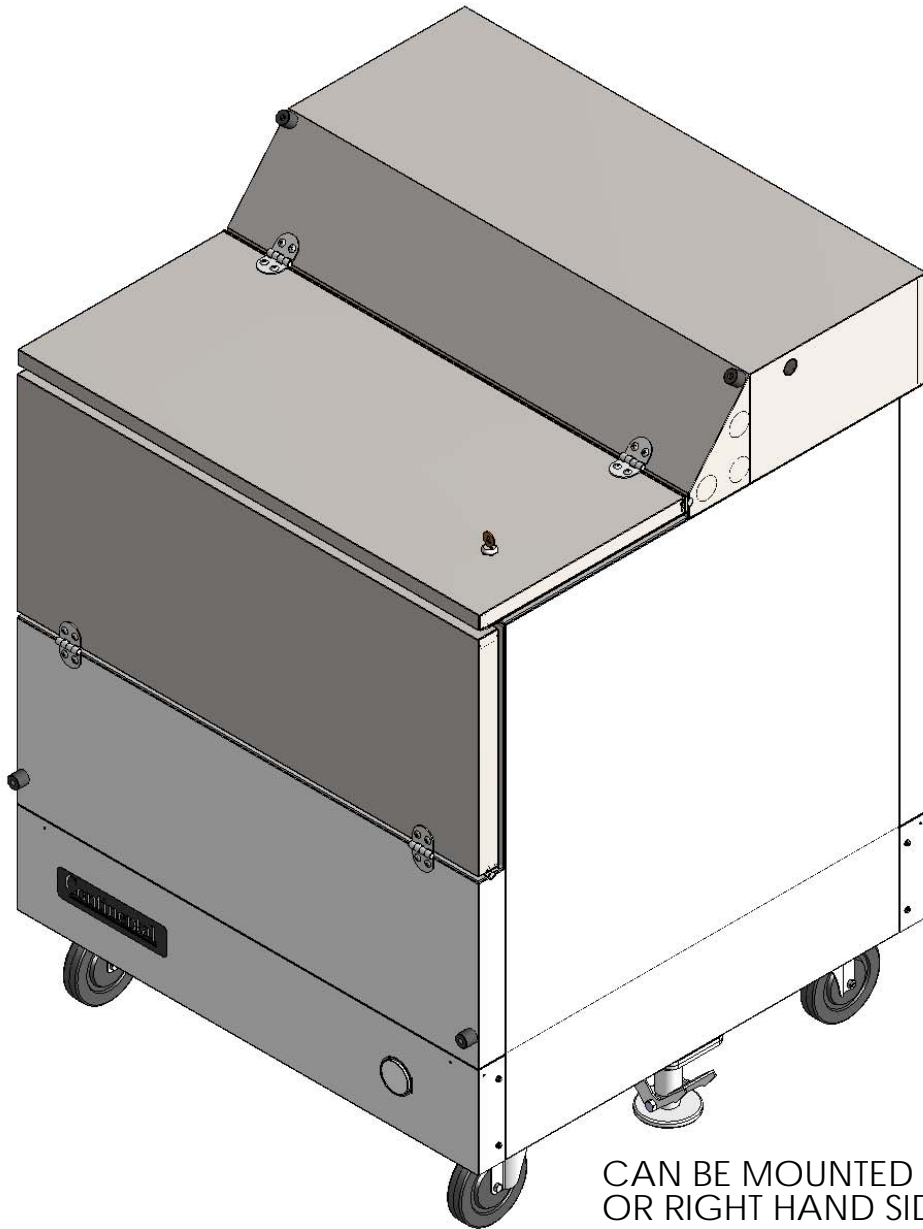

MILK COOLER CROSS SECTION

(MC3-S)

SECTION A-A

ELECTRIC CONDENSATE VAPORIZER STANDARD ON ALL MODELS.

16GA CHANNEL RUNS FULL LENGTH LEFT TO RIGHT TO SUPPORT INTERIOR.

DETAIL B
SCALE 1 : 6

MILK COOLER CROSS SECTION

(MC3-S)

SECTION C-C

SIDES OF CABINET ARE FULLY INSULATED TOP TO BOTTOM FOR ADDED STRENGTH AND RIGIDITY.

HEAVY DUTY 14GA CASTER SUPPORT CHANNELS.

MC3-S SHOWN WITH OPTIONAL FLOOR JACK

CAN BE MOUNTED ON LEFT
OR RIGHT HAND SIDE

MOUNTING HOLES
FOR FLOOR JACK
ARE PROVIDED IN
CABINET BOTTOM