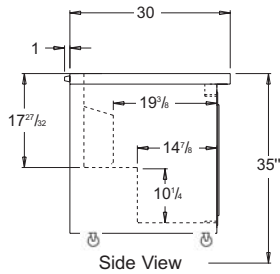

SPECIFICATIONS

DIMENSIONAL DATA

	SW48-SGD	SW60-SGD	SW72-SGD
Net Capacity (cu. ft.)	13.4	17.0	20.6
Width, Overall (in.)	48	60	72
Depth, Overall (in.)	30	30	30
Depth, Body Only (Less Door(s))(in.)	27 ¹ / ₂	27 ¹ / ₂	27 ¹ / ₂
Height (incl. 6" Legs) (in.)	36	36	36
Shelf Area (sq. ft.)	6.8	8.1	10.2
No. of Shelves	2	2	3
No. of Doors	2	2	3
Interior Depth (in.)	20	20	20
Interior Height (in.)	26 ¹ / ₄	26 ¹ / ₄	26 ¹ / ₄
Interior Width (in.)	44	56	68
Condensing Unit Size (H.P.)	¹ / ₄	¹ / ₄	¹ / ₃
Cabinet Electrical	115/60/1	115/60/1	115/60/1
Amps	8.2	8.4	10.9
Fans	3	3	4
Shipping Weight (lbs.)	248	284	318
Shipping Height (in.)	43 ¹ / ₄	43 ¹ / ₄	43 ¹ / ₄
Shipping Length (in.)	55	68 ¹ / ₄	80 ¹ / ₄
Shipping Depth (in.)	37 ¹ / ₄	37 ¹ / ₄	37 ¹ / ₄