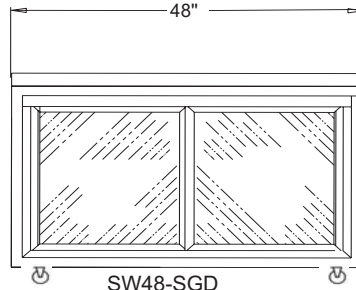

SPECIFICATIONS

DIMENSIONAL DATA

	SW48-SGD	SW60-SGD	SW72-SGD
Net Capacity (cu. ft.)	13.4	17.0	20.6
Width, Overall (in.)	48	60	72
Depth, Overall (in.)	30	30	30
Depth, Body Only (Less Door(s))(in.)	27¹/₂	27¹/₂	27¹/₂
Height (incl. 6" Legs) (in.)	36	36	36
Shelf Area (sq. ft.)	6.8	8.1	10.2
No. of Shelves	2	2	3
No. of Doors	2	2	3
Interior Depth (in.)	20	20	20
Interior Height (in.)	26¹/₄	26¹/₄	26¹/₄
Interior Width (in.)	44	56	68
Condensing Unit Size (H.P.)	¹/₄	¹/₄	¹/₃
Cabinet Electrical	115/60/1	115/60/1	115/60/1
Amps	8.2	8.4	10.9
Fans	3	3	4
Shipping Weight (lbs.)	248	284	318
Shipping Height (in.)	43¹/₄	43¹/₄	43¹/₄
Shipping Length (in.)	55	68¹/₄	80¹/₄
Shipping Depth (in.)	37¹/₄	37¹/₄	37¹/₄

SW48-SGD

A Division of National Refrigeration & A/C Products, Inc.
539 Dunksferry Road Bensalem, PA 19020
(800) 523-7138 Fax: (215) 244-9579
www.continentalrefrigerator.com