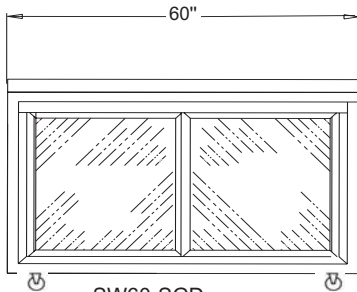

Side View

SW60-SGD