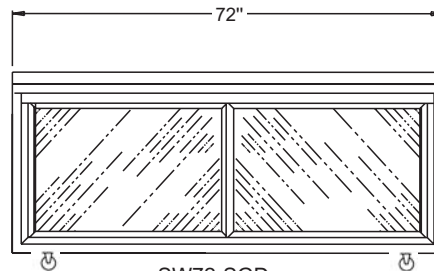

SW48-SGD

SW72-SGD

A Division of National Refrigeration & A/C Products, Inc.
539 Dunksferry Road Bensalem, PA 19020
(800) 523-7138 Fax: (215) 244-9579
www.continentalrefrigerator.com